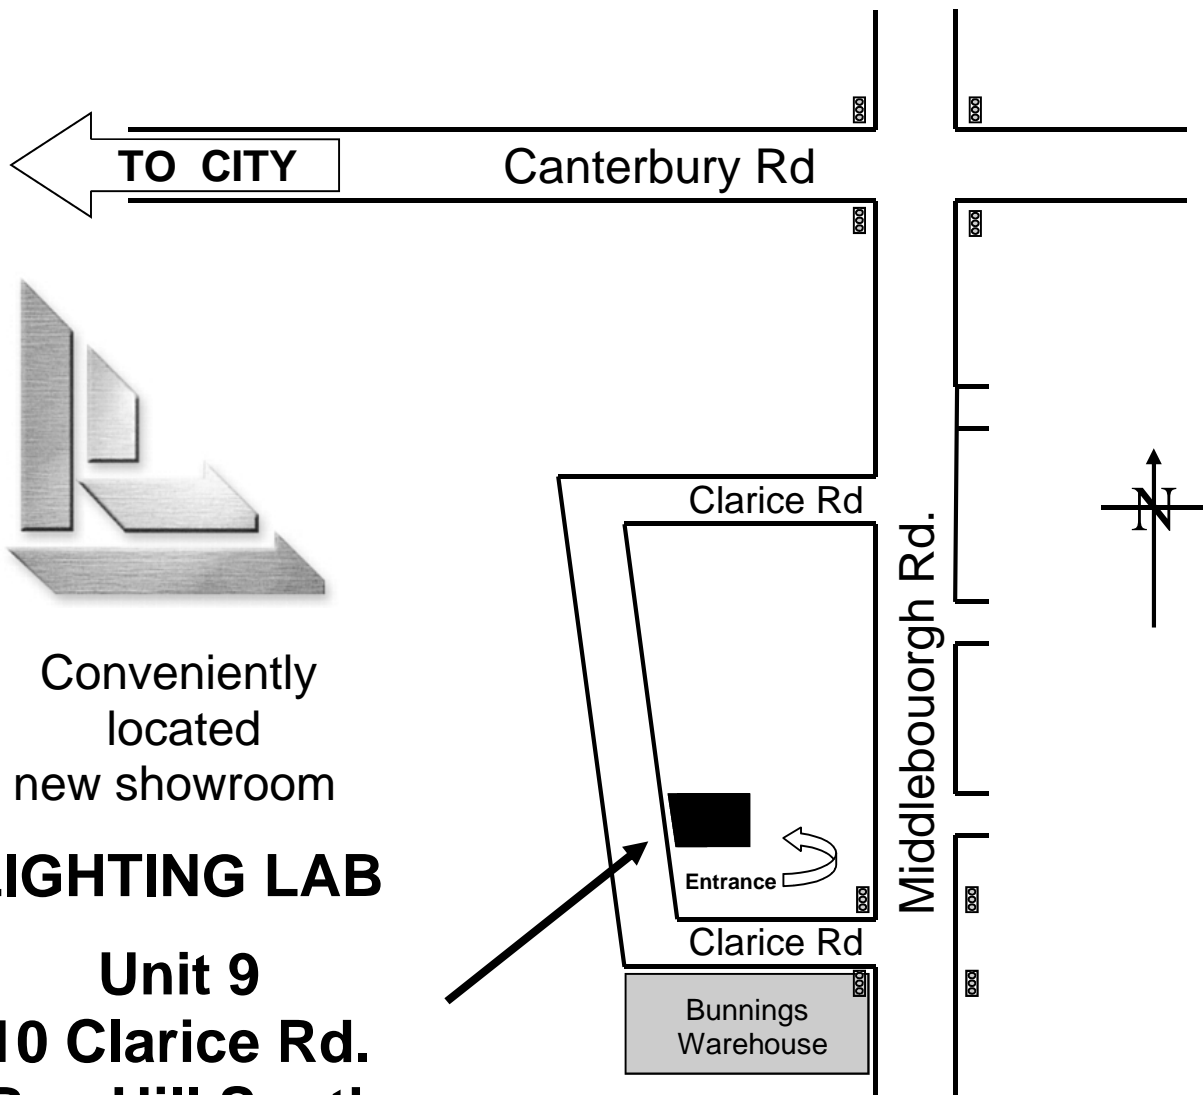

CONTACT US

Email

hire@lightinglab.com.au

Phone

(03) 9898 7064

Fax

(03) 9899 5774

Visit our web site

www.lightinglab.com.au

Conveniently
located
new showroom

LIGHTING LAB

**Unit 9
10 Clarice Rd.
Box Hill South**

* **Business Hours**

9am - 5.30pm Monday to Friday
10am - 1pm Saturday
Closed Sunday (no charge for Sundays)

* **Delivery**

is available on request at a minimum charge of $49.50 each way in the metro area. This service is available Monday to Friday only.