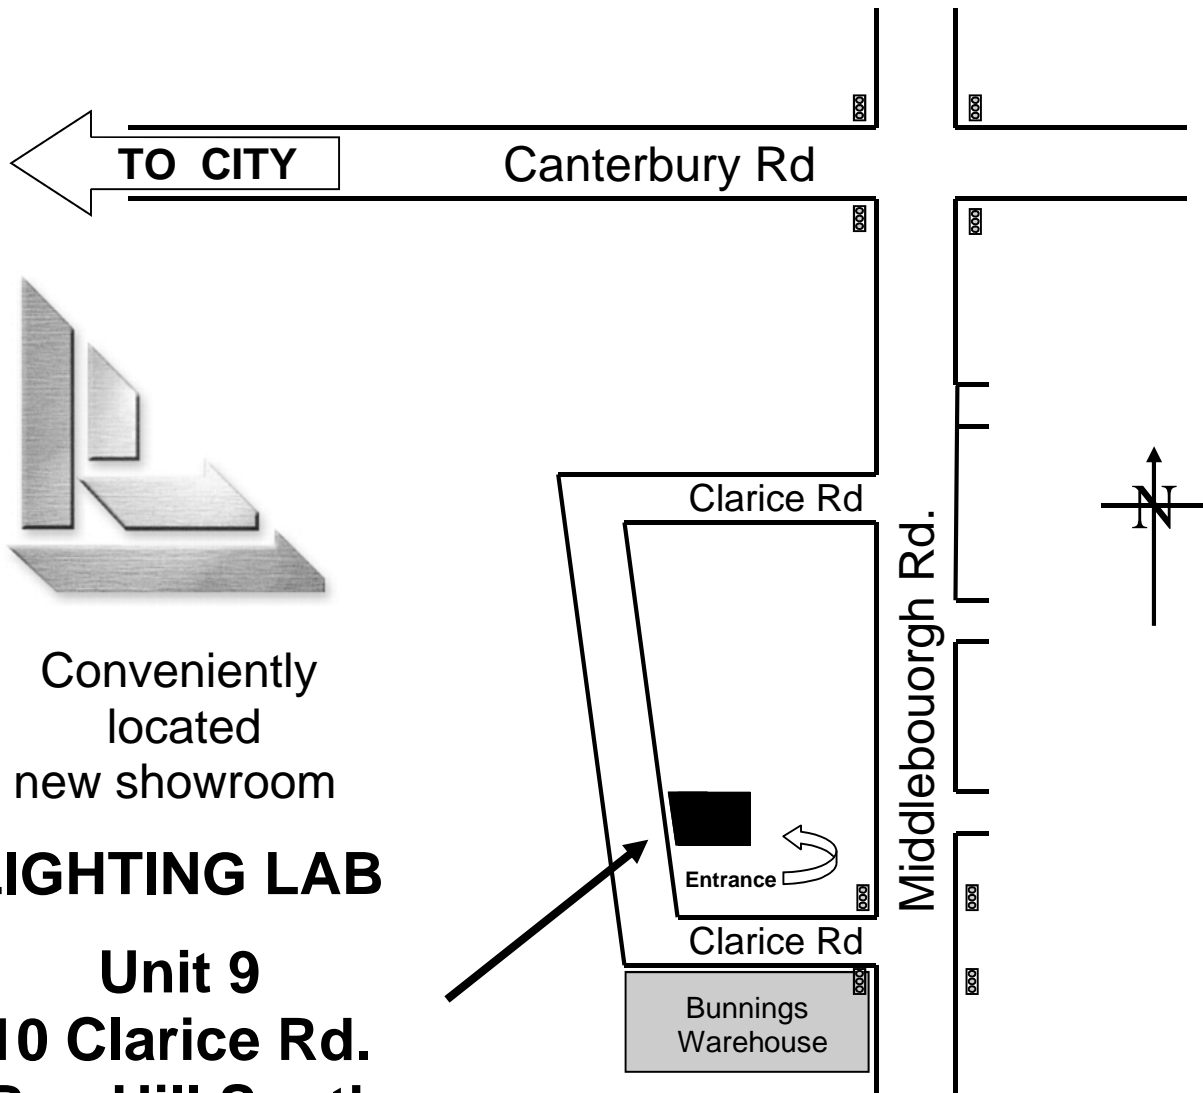

**www.lightinglab.com.au**

Conveniently  
located  
new showroom

**LIGHTING LAB**

**Unit 9  
10 Clarice Rd.  
Box Hill South**

\* **Business Hours**

9am - 5.30pm Monday to Friday  
10am - 1pm Saturday  
Closed Sunday (no charge for Sundays)