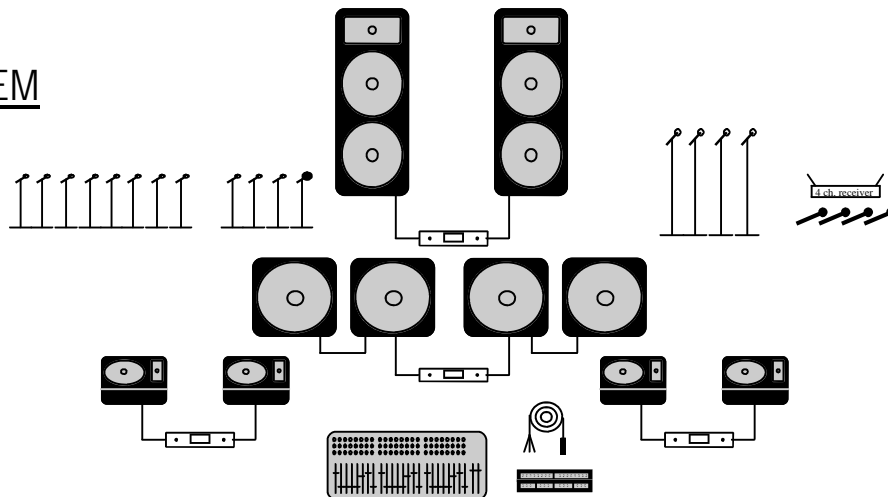

EXAMPLE SYSTEM

1. 2 x JBL712 / 2 (4 x SRX712 - 4channels foldback)
   1 x JBL725 / 2 (2 x SRX725 - Stereo Mid-High FOH)
   1 x JBL718 / 4 (4 x SRX718 - Stereo Subs FOH)
   1 x VOCAL MICS / 4 (4 Vocal mics,stand & cables)
   2 x INSTUMENT MICS / 4 (8 Inst.mics.stand & cables)

1. 1 x DRUM MICS / 4 (4 drum mics.stand & cables)
   1 x RADIO VOCAL MICS / 4 (4 Radio mics.& cables)
   1 x 24 CHANNEL MIXER & MULTICORE
   1 x FX / GATE COMBO (1x dual fx + 1x quad gate)

Example system:
5600w stereo JBL front of house
3200w with 4 sends of JBL fold back
24 channel Desk with FX & quad gates
20 shure mics including 4 radio mics

First day **$795**
(additional day $251)

No additional discount on package prices