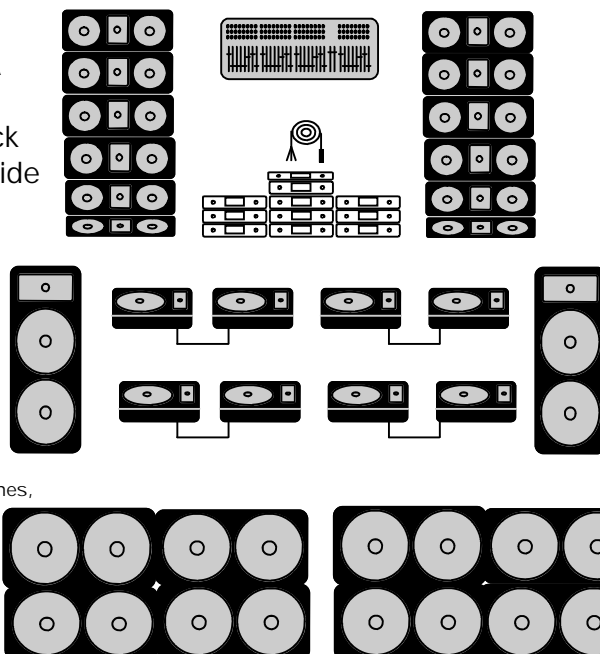

Package 9

Large Concert PA
VRX Line Array
6 x sends fold back
including stereo side
fill

**$1750 First
Day****

($500 additional
day)

For every 4 shure microphones,
Cables and stands add:
+ $28 First day**
($9 additional day)