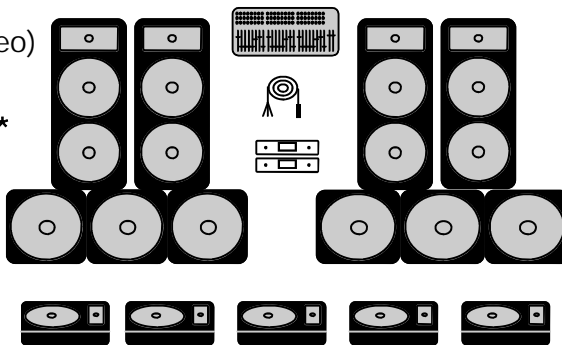

13,350Watts

1 x 24 channel Soundcraft GB4 24/4/2 mixer  
4 x JBL-SRX 725 1200w 2-way speakers(FOH)  
6 x JBL-SRX 718S 1600w subwoofer speakers(FOH)  
5 x RCF 522A 750w powered speakers(fold back)  
2 x Crown I-Tech 6000 power amp.  
1 x 50m. 24+8 multicore.  
Note: microphones extra