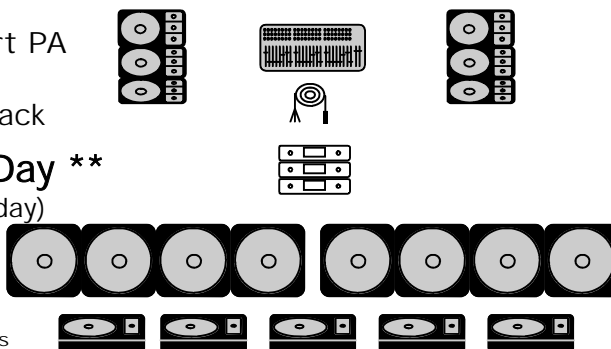

## Package 8

Mid Size Concert PA  
VRX Line Array  
5 x sends fold back

**\$825 First Day \*\***

(\$250 additional day)

For every 4 shure micro-  
phones,Cables and stands  
add:  
**+ \$28 First day\*\***  
(\$9 additional day)