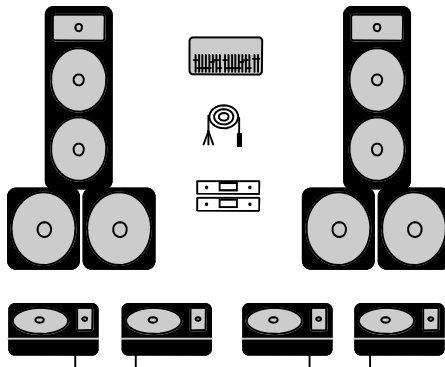

8000 Watts

1 x 16 channel Soundcraft FX16/2 mixer  
2 x JBL-SRX 725 1200w. 2-way speakers(FOH)  
2 x JBL-SRX 718S 800w. subwoofer speakers(FOH)  
4 x JBL-SRX 712M 800w. 2-way speakers(fold back)  
1 x Crown I-Tech 4000 power amp.  
1 x Crown I-Tech 6000 power amp.  
1 x leads and 35m.16+4 multicore.  
NOTE: Microphones extra