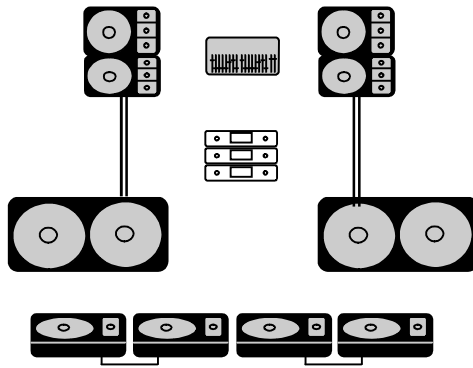

9,600 Watts

1 x 16 channel Soundcraft FX16 16/2 mixer  
4 x JBL-VRX 932LA 800w Line Array speakers(FOH)  
4 x JBL-SRX 718S 800w subwoofer speakers(FOH)  
4 x JBL-SRX 712M 800w 2-way speakers(fold back)  
3 x Crown I-Tech 4000 power amps.  
1 x 35m 16/4 multicore.