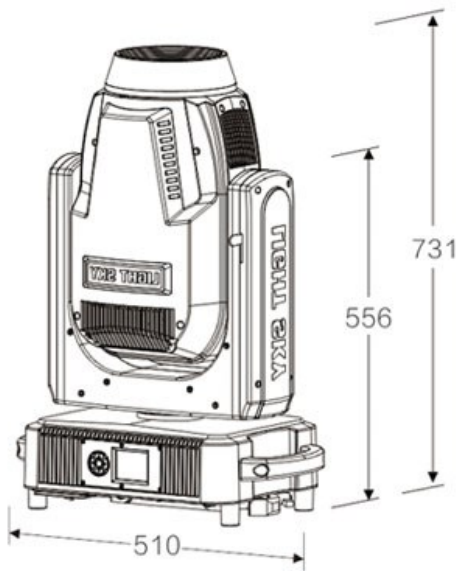

DMX Standard Channel

Channel function	Standard39CHS	Extended54CHS	Channel function	Standard39CHS	Extended54CHS
Pan	01	01	Blade LF1 fine	-----	28
Pan fine	02	02	Blade LF2	20	29
Tilt	03	03	Blade LF2 fine	-----	30
Tilt Fine	04	04	Blade RF1	21	31
P/T speed	05	05	Blade RF1 fine	-----	32
Functions	06	06	Blade RF2	22	33
Cyan	07	07	Blade RF2 fine	-----	34
Cyan fine	-----	08	Framing Rotation	23	35
Magenta	08	09	Framing Rot.Fine	-----	36
Magenta fine	-----	10	Framing Mac.	24	37
Yellow	09	11	Framing Mac. Zoom	25	38
Yellow fine	-----	12	Prism1	26	39
CTO	10	13	Prism1 Rotation	27	40
CTO fine	-----	14	Prism2	28	41
Colour wheel	11	15	Prism2 Rotation	29	42
Static Gobo	12	16	Frost1	30	43
Rot. Gobo	13	17	Frost2	31	44
Gobo Rotation	14	18	Iris	32	45
Blade UP1	15	19	Zoom	33	46
Blade UP1 fine	-----	20	Zoom fine	-----	47
Blade UP2	16	21	Focus	34	48
Blade UP2 fine	-----	22	Focus fine	-----	49
Blade DW1	17	23	Auto Dis	35	50
Blade DW1 fine	-----	24	Auto Fin	36	51
Blade DW2	18	25	Strobe	37	52
Blade DW2 fine	-----	26	Dimmer	38	53
Blade LF1	19	27	Dimmer fine	39	54