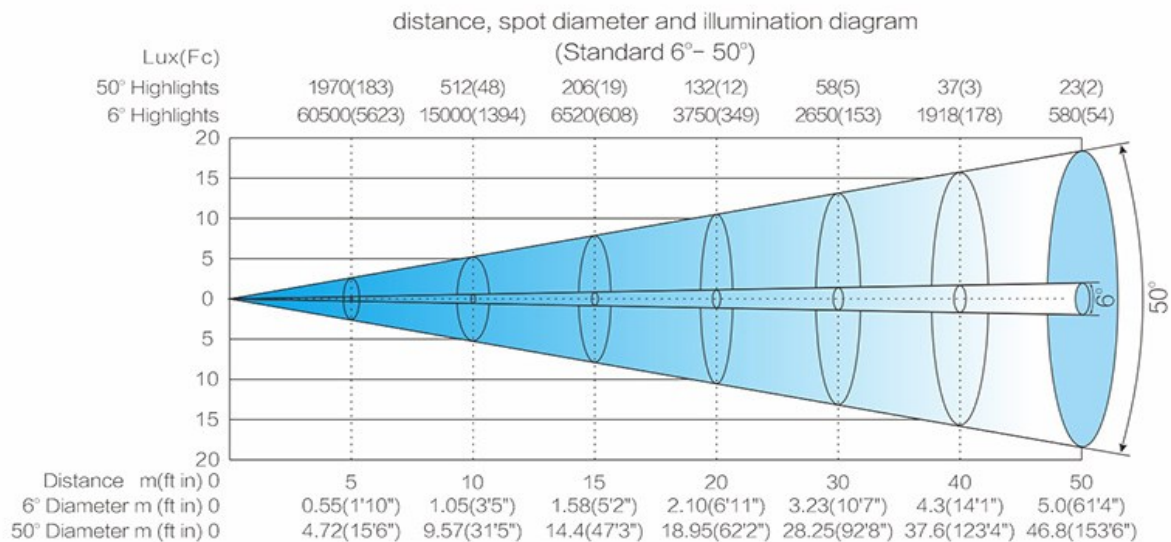

DMX Standard Channel

Channel function	Standard39CHS	Extended54CHS	Channel function	Standard39CHS	Extended54CHS
Pan	01	01	Blade LF1 fine	-----	28
Pan fine	02	02	Blade LF2	20	29
Tilt	03	03	Blade LF2 fine	-----	30
Tilt Fine	04	04	Blade RF1	21	31
P/T speed	05	05	Blade RF1 fine	-----	32
Functions	06	06	Blade RF2	22	33
Cyan	07	07	Blade RF2 fine	-----	34
Cyan fine	-----	08	Framing Rotation	23	35
Magenta	08	09	Framing Rot.Fine	-----	36
Magenta fine	-----	10	Framing Mac.	24	37
Yellow	09	11	Framing Mac. Zoom	25	38
Yellow fine	-----	12	Prism1	26	39
CTO	10	13	Prism1 Rotation	27	40
CTO fine	-----	14	Prism2	28	41
Colour wheel	11	15	Prism2 Rotation	29	42
Static Gobo	12	16	Frost1	30	43
Rot. Gobo	13	17	Frost2	31	44
Gobo Rotation	14	18	Iris	32	45
Blade UP1	15	19	Zoom	33	46
Blade UP1 fine	-----	20	Zoom fine	-----	47
Blade UP2	16	21	Focus	34	48
Blade UP2 fine	-----	22	Focus fine	-----	49
Blade DW1	17	23	Auto Dis	35	50
Blade DW1 fine	-----	24	Auto Fin	36	51
Blade DW2	18	25	Strobe	37	52
Blade DW2 fine	-----	26	Dimmer	38	53
Blade LF1	19	27	Dimmer fine	39	54