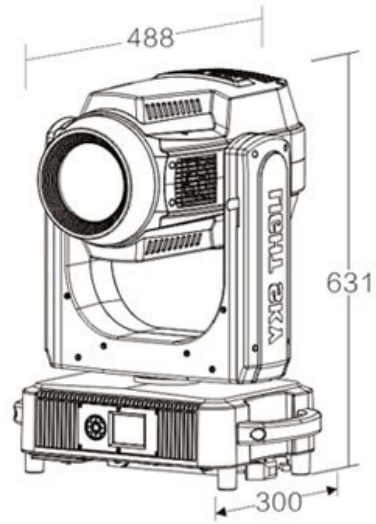

DMX Standard Channel

Channel function	Standard39CHS	Extended54CHS	Channel function	Standard39CHS	Extended54CHS
Pan	01	01	Blade LF1 fine	-----	28
Pan fine	02	02	Blade LF2	20	29
Tilt	03	03	Blade LF2 fine	-----	30
Tilt Fine	04	04	Blade RF1	21	31
P/T speed	05	05	Blade RF1 fine	-----	32
Functions	06	06	Blade RF2	22	33
Cyan	07	07	Blade RF2 fine	-----	34
Cyan fine	-----	08	Framing Rotation	23	35
Magenta	08	09	Framing Rot.Fine	-----	36
Magenta fine	-----	10	Framing Mac.	24	37
Yellow	09	11	Framing Mac. Zoom	25	38
Yellow fine	-----	12	Prism1	26	39
CTO	10	13	Prism1 Rotation	27	40
CTO fine	-----	14	Prism2	28	41
Colour wheel	11	15	Prism2 Rotation	29	42
Static Gobo	12	16	Frost1	30	43
Rot. Gobo	13	17	Frost2	31	44
Gobo Rotation	14	18	Iris	32	45
Blade UP1	15	19	Zoom	33	46
Blade UP1 fine	-----	20	Zoom fine	-----	47
Blade UP2	16	21	Focus	34	48
Blade UP2 fine	-----	22	Focus fine	-----	49
Blade DW1	17	23	Auto Dis	35	50
Blade DW1 fine	-----	24	Auto Fin	36	51
Blade DW2	18	25	Strobe	37	52
Blade DW2 fine	-----	26	Dimmer	38	53
Blade LF1	19	27	Dimmer fine	39	54