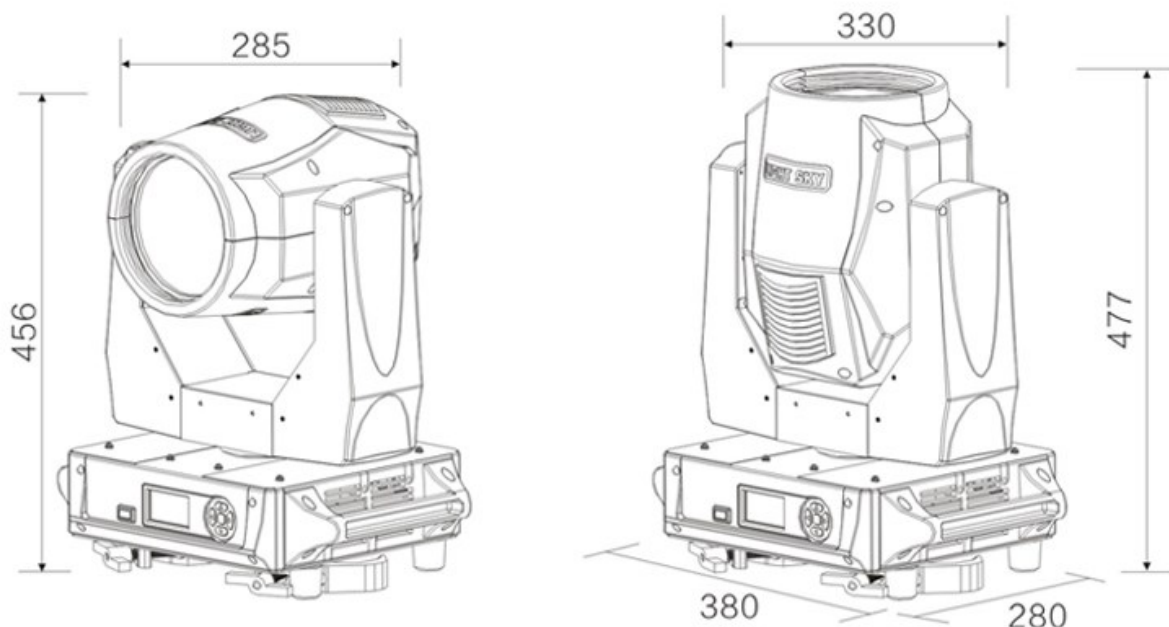

Technical Parameters

Light and power supply system

Voltage	AC100~240V 50/60Hz	Lamp Power	230W
Power	345W	Average lifespan	2000H
Colour temperature	8000K	Strobe	Double strobe structure, 0.5-9 times/second (adjustable)

Color/Pattern/Effect

Colour	1 white color+14 colour wheel	Prism	8prism+16 double prism +prism combination
Fixed Gobo	1 blankgobo+11gobo+3animation range	Beam angle	2.5°

Control system

Control mode	DMX512、RDM	Channel	14CH/16CH
--------------	------------	---------	-----------

Appearance parameters

Light Size	380X280X477mm	2Pcs to a Flycase	865X470X740mm
A single carton size	400X345X570mm	N.W / G.W	35Kg/69Kg
N.W / G.W	17.5Kg /19.9Kg		

Lux(fc) 194000(18030) 50000(4647) 22400(2082) 12400(1152) 7400(688)