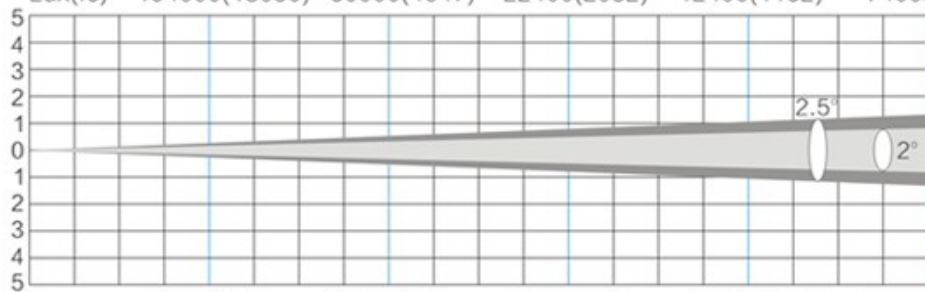

Technical Parameters

Light and power supply system

Voltage	AC100~240V 50/60Hz	Lamp Power	230W
Power	345W	Average lifespan	2000H
Colour temperature	8000K	Strobe	Double strobe structure, 0.5-9 times/second (adjustable)

Color/Pattern/Effect

Colour	1 white color+14 colour wheel	Prism	8prism+16 double prism +prism combination
Fixed Gobo	1 blankgobo+11gobo+3animation range	Beam angle	2.5°

Control system

Control mode	DMX512、RDM	Channel	14CH/16CH
--------------	------------	---------	-----------

Appearance parameters

Light Size	380X280X477mm	2Pcs to a Flycase	865X470X740mm
A single carton size	400X345X570mm	N.W / G.W	35Kg/69Kg
N.W / G.W	17.5Kg /19.9Kg		

Lux(fc) 194000(18030) 50000(4647) 22400(2082) 12400(1152) 7400(688)