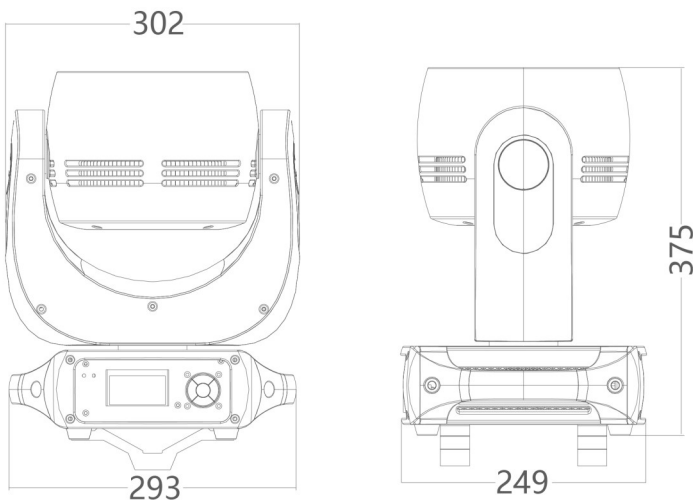

Appearance parameters

Size	293 x 249 x 375mm	Ambient Temp.	0 - 45 degrees
Weight	9.3 Kg	Certification	CE , MET