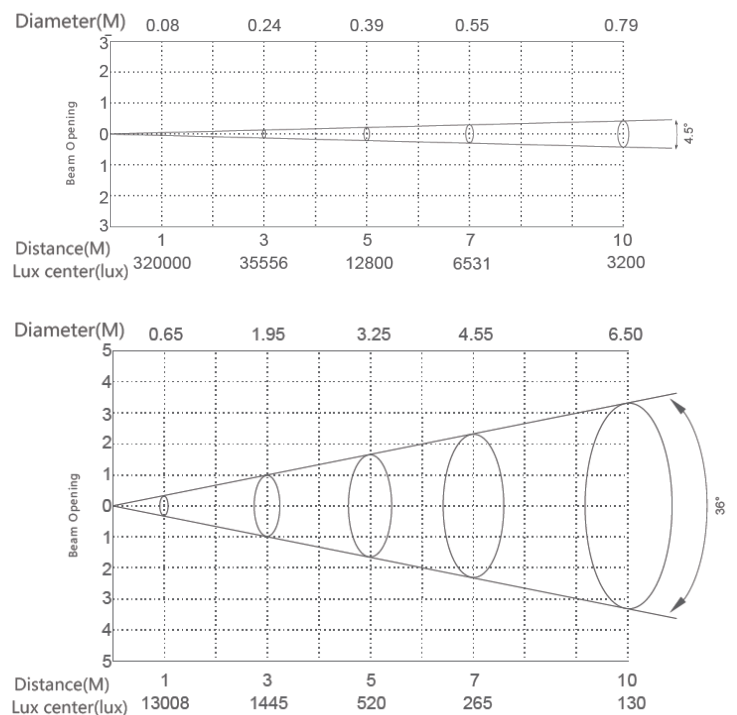

Appearance parameters

Size	293 x 249 x 375mm	Ambient Temp.	0 - 45 degrees
Weight	9.3 Kg	Certification	CE , MET