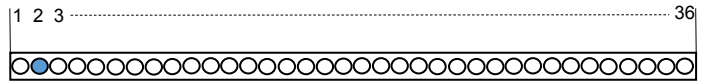

DMX Modes 4

MODE 4 - 111Ch	DMX Value	Function
1	0 - 255	Rotate from 0 > 270 degree
2	0 - 7	Off
	8 - 15	Full on
	16 - 151	Linear strobe 1 > 20 Hz
	152 - 159	Pulse open effect low speed
	160 - 167	Pulse open effect med speed
	168 - 175	Pulse open effect high speed
	176 - 183	Pulse close effect low speed
	184 - 191	Pulse close effect med speed
	192 - 199	Pulse close effect high speed
	200 - 207	Random strobe effect low speed
	208 - 215	Random strobe effect med speed
	216 - 223	Random strobe effect high speed
	223 - 255	Full on
3	0 - 255	General Dimmer 0 > 100%
4	0 - 255	LED 1 Red 0 > 100%
5	0 - 255	LED 1 Green 0 > 100%
6	0 - 255	LED 1 Blue 0 > 100%
7	0 - 255	LED 2 Red 0 > 100%
8	0 - 255	LED 2 Green 0 > 100%
9	0 - 255	LED 2 Blue 0 > 100%
v	v	v
v	v	v
v	v	v
109	0 - 255	LED 36 Red 0 > 100%
110	0 - 255	LED 36 Green 0 > 100%
111	0 - 255	LED 36 Blue 0 > 100%