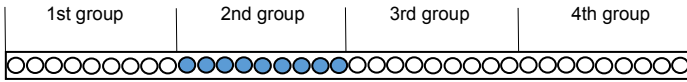

DMX Modes 3

MODE 3 - 15 Ch	DMX Value	Function
1	0 - 255	Rotate from 0 > 270 degree
2	0 - 7	Off
	8 - 15	Full on
	16 - 151	Linear strobe 1 > 20 Hz
	152 - 159	Pulse open effect low speed
	160 - 167	Pulse open effect med speed
	168 - 175	Pulse open effect high speed
	176 - 183	Pulse close effect low speed
	184 - 191	Pulse close effect med speed
	192 - 199	Pulse close effect high speed
	200 - 207	Random strobe effect low speed
	208 - 215	Random strobe effect med speed
	216 - 223	Random strobe effect high speed
	223 - 255	Full on
3	0 - 255	General Dimmer 0 > 100%
4	0 - 255	1st 9 LEDs Red 0 > 100%
5	0 - 255	1st 9 LEDs Green 0 > 100%
6	0 - 255	1st 9 LEDs Blue 0 > 100%
7	0 - 255	2nd 9 LEDs Red 0 > 100%
8	0 - 255	2nd 9 LEDs Green 0 > 100%
9	0 - 255	2nd 9 LEDs Blue 0 > 100%
10	0 - 255	3rd 9 LEDs Red 0 > 100%
11	0 - 255	3rd 9 LEDs Green 0 > 100%
12	0 - 255	3rd 9 LEDs Blue 0 > 100%
13	0 - 255	4th 9 LEDs Red 0 > 100%
14	0 - 255	4th 9 LEDs Green 0 > 100%
15	0 - 255	4th 9 LEDs Blue 0 > 100%