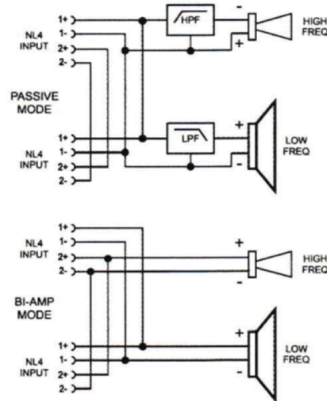

by **HARMAN**

SLX 712M

The SRX712M is a world-class, professional passive stage monitor. The SRX712M uses a JBL 2262H 305 mm (12 in) patented* Differential Drive® woofer and a 2431H 75 mm (3 in) voice-coil, neodymium compression driver for 800 watts (continuous) power capacity.

Power and acoustic specifications			
Output	800w (3200w peak)	Frequency response	70Hz - 20 Khz
Coverage	50 x 90 degree	Max SPL	131dB
In/Out connections	Neutik Speakon	Speakers	3"horn 12"woofer
Physical specifications			
Case	Birch plywood case	Size	349 x 260 x 546mm
Weight	15 Kg		

Block Diagram

Frequency Response