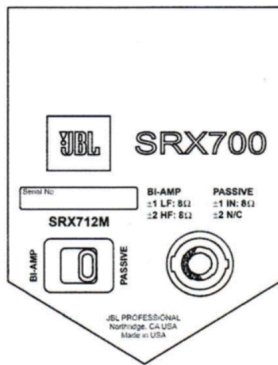

Block Diagram