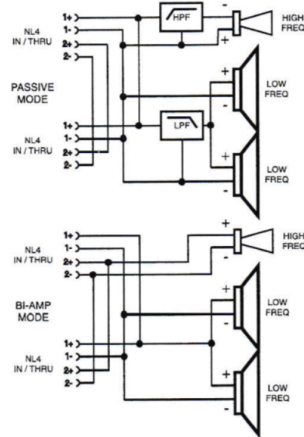

by **HARMAN**

SLX 725

The SRX725 is an excellent choice when the application calls for high performance and simplicity.

A pair of SRX725s and a single, high-power amplifier is a complete sound system capable of reinforcing bass and kick drum or playing high-level music in clubs and other venues.

Power and acoustic specifications			
Output	1200w (4800w peak)	Frequency response	53Hz - 20 Khz
Coverage	75 x 50 degree	Max SPL	136dB
In/Out connections	Neutik Speakon	Speakers	4"horn + 2 x 15"woofer
Physical specifications			
Case	Birch plywood case	Size	541 x 508 x 1219mm
Weight	45 Kg		

Block Diagram

Frequency Response

Dimensions