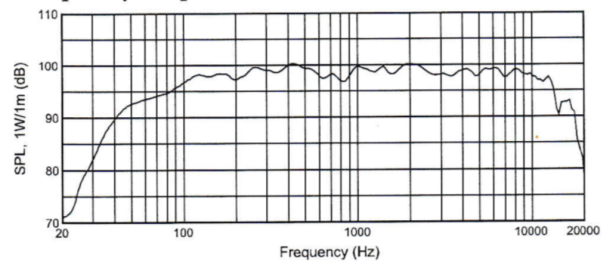

Power and acoustic specifications			
Output	1200w (4800w peak)	Frequency response	53Hz - 20 Khz
Coverage	75 x 50 degree	Max SPL	136dB
In/Out connections	Neutik Speakon	Speakers	4"horn + 2 x 15"woofer
Physical specifications			
Case	Birch plywood case	Size	541 x 508 x 1219mm
Weight	45 Kg		

Block Diagram

Frequency Response

Dimensions