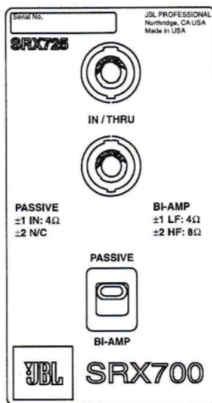

by **HARMAN**

SLX 725

The SRX725 is an excellent choice when the application calls for high performance and simplicity.

A pair of SRX725s and a single, high-power amplifier is a complete sound system capable of reinforcing bass and kick drum or playing high-level music in clubs and other venues.

Power and acoustic specifications			
Output	1200w (4800w peak)	Frequency response	53Hz - 20 Khz
Coverage	75 x 50 degree	Max SPL	136dB
In/Out connections	Neutik Speakon	Speakers	4"horn + 2 x 15"woofer
Physical specifications			
Case	Birch plywood case	Size	541 x 508 x 1219mm
Weight	45 Kg		

Block Diagram

Frequency Response

Dimensions