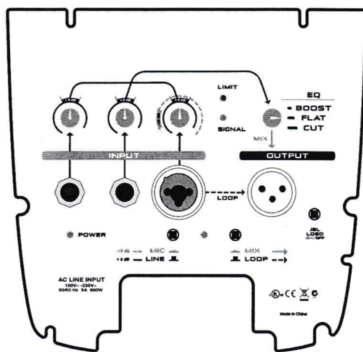

by **HARMAN**

EON 515

Live sound reinforcement, speech and vocals, music playback in entertainment, A/V, and institutional venues – especially when ease of use and portability are important factors.

Power and acoustic specifications			
Power	240v 50 Hz	Frequency response	42Hz - 18 Khz
Output	450w (900w peak)	Max SPL	129dB
Coverage	100 x 60 degree	Speakers	1"horn 15"woofer
In/Out connections	3 pin XLR+Jack in and out		
Physical specifications			
Case	Plastic case	Size	400 x 335 x 675mm
Weight	14.9 Kg		

On Axis Frequency Response

Block Diagram