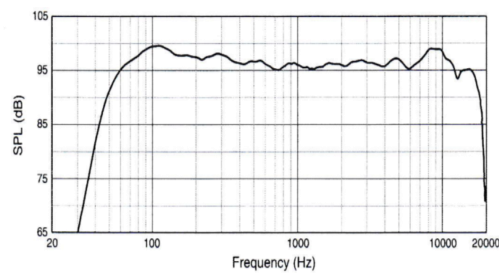

by **HARMAN**

EON 515

Live sound reinforcement, speech and vocals, music playback in entertainment, A/V, and institutional venues – especially when ease of use and portability are important factors.

Power and acoustic specifications			
Power	240v 50 Hz	Frequency response	42Hz - 18 Khz
Output	450w (900w peak)	Max SPL	129dB
Coverage	100 x 60 degree	Speakers	1"horn 15"woofer
In/Out connections	3 pin XLR+Jack in and out		
Physical specifications			
Case	Plastic case	Size	400 x 335 x 675mm
Weight	14.9 Kg		

On Axis Frequency Response

Block Diagram