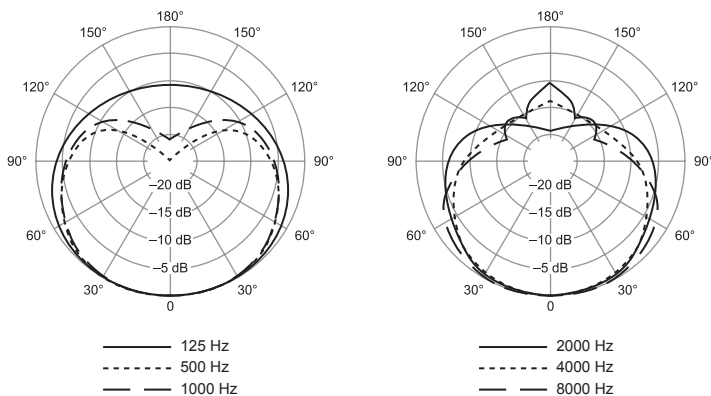

Optional Accessories and Replacement Parts

A58WS	Windscreen	A55M	Isolation Mount	C25F	7.6 m Cable (25 ft)
A25D	Microphone Clip	A26M	Dual Mount	RK143G	Screen and Grille
R59	Cartridge	S37A, S39A	Desk Stand		

Polar Pattern