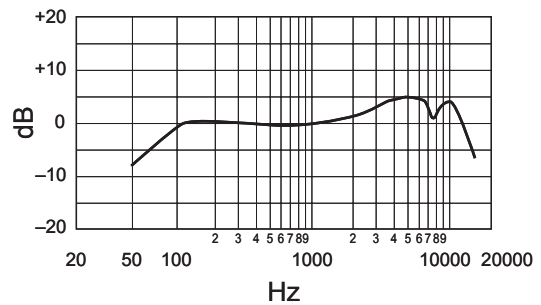

Frequency Response