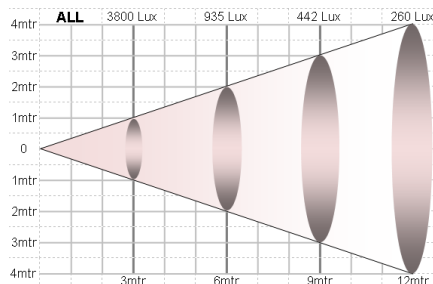

## Soft Quad LED Spot

Using 1 x 150watt Quad colour high quality LEDs that provides seamless colour mixing and the ability to create a wide range of bold and pastel colours. This fixture is ideal for Theatres, Schools, Houses of Worship, making it the choice with lighting designers. With a variety of control options this compact unit provides plenty of versatility to suit any environment.

### Light and power supply system

Voltage	240v 50 Hz	Average lifespan	50,000 Hours
Power	170W	Built in presets	Cross fade, sound to light, colour select
LED Power	150W (Max)	DMX Personality	MODES : 4ch. 5ch. 6ch. 10ch. 11ch.
Dimmer	0 - 100%	Beam Angle	35 degree
Strobe	0 - 20Hz	DMX	3 Pin in and out

### Appearance parameters

Structure	Aluminium and plastic	Size	230 x 160 x 365mm
IP Rate	IP20	Net weight	4.15Kg

### DMX Channel setting

	4 Ch	5 Ch	6 Ch	10Ch	11Ch	DMX Value	Function
Red	1	1	1	1	1	0 - 255	0 - 100%
Green	2	2	2	2	2	0 - 255	0 - 100%
Blue	3	3	3	3	3	0 - 255	0 - 100%
White	4	4	4	4	4	0 - 255	0 - 100%
Dimmer		5	5	5	5	0 - 255	0 - 100%
Strobe			6	6	6	0 - 255	Strobe 0 - 25Hz (slow - fast)
Mode				7	7	0 - 51 52 - 102 103 - 153 154 - 204 205 - 255	Standard dim Mode Colour macro mode Colour Jump mode Colour dream mode Auto run mode
Multiple Function				8	8	0 - 15 52 - 102 103 - 153 154 - 255	No Function Colour Macros Colour Jump Macros Colour Dream Macros
Internal Program Speed				9	9		Slow > Fast
Colour Temp					10	0 - 28 29 - 57 58 - 86 87 - 114 115 - 142 143 - 170 171 - 198 199 - 226	3200K 3500K 4200K 4500K 5200K 5500K 6200K 6500K
Dim Mode				10	11	0 - 20 21 - 40 41 - 60 61 - 80 81 - 100 101 - 255	Standard Stage TV Architecture Theatre Default to unit setting