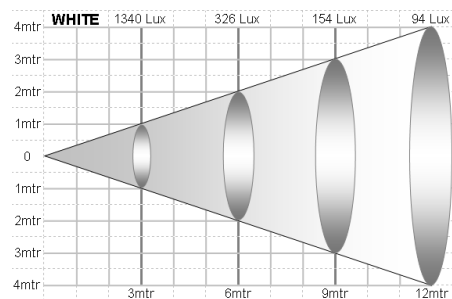

## Soft Quad LED Spot

Using 1 x 150watt Quad colour high quality LEDs that provides seamless colour mixing and the ability to create a wide range of bold and pastel colours. This fixture is ideal for Theatres, Schools, Houses of Worship, making it the choice with lighting designers. With a variety of control options this compact unit provides plenty of versatility to suit any environment.

### Light and power supply system

Voltage	240v 50 Hz	Average lifespan	50,000 Hours
Power	170W	Built in presets	Cross fade, sound to light, colour select
LED Power	150W (Max)	DMX Personality	MODES : 4ch. 5ch. 6ch. 10ch. 11ch.
Dimmer	0 - 100%	Beam Angle	35 degree
Strobe	0 - 20Hz	DMX	3 Pin in and out

### Appearance parameters

Structure	Aluminium and plastic	Size	230 x 160 x 365mm
IP Rate	IP20	Net weight	4.15Kg