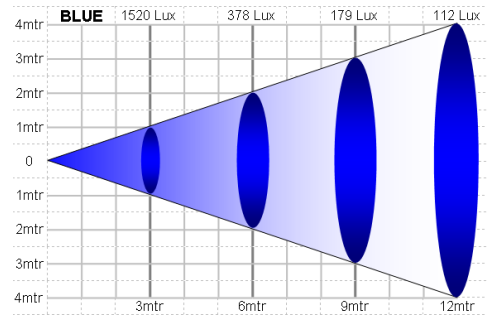

## Soft Quad LED Spot

Using 1 x 150watt Quad colour high quality LEDs that provides seamless colour mixing and the ability to create a wide range of bold and pastel colours. This fixture is ideal for Theatres, Schools, Houses of Worship, making it the choice with lighting designers. With a variety of control options this compact unit provides plenty of versatility to suit any environment.

### Light and power supply system

Voltage	240v 50 Hz	Average lifespan	50,000 Hours
Power	170W	Built in presets	Cross fade, sound to light, colour select
LED Power	150W (Max)	DMX Personality	MODES : 4ch. 5ch. 6ch. 10ch. 11ch.
Dimmer	0 - 100%	Beam Angle	35 degree
Strobe	0 - 20Hz	DMX	3 Pin in and out

### Appearance parameters

Structure	Aluminium and plastic	Size	230 x 160 x 365mm
IP Rate	IP20	Net weight	4.15Kg

### DMX Channel setting

	4 Ch	5 Ch	6 Ch	10Ch	11Ch	DMX Value	Function
Red	1	1	1	1	1	0 - 255	0 - 100%
Green	2	2	2	2	2	0 - 255	0 - 100%
Blue	3	3	3	3	3	0 - 255	0 - 100%
White	4	4	4	4	4	0 - 255	0 - 100%
Dimmer		5	5	5	5	0 - 255	0 - 100%
Strobe			6	6	6	0 - 255	Strobe 0 - 25Hz (slow - fast)
Mode				7	7	0 - 51 52 - 102 103 - 153 154 - 204 205 - 255	Standard dim Mode Colour macro mode Colour Jump mode Colour dream mode Auto run mode
Multiple Function				8	8	0 - 15 52 - 102 103 - 153 154 - 255	No Function Colour Macros Colour Jump Macros Colour Dream Macros
Internal Program Speed				9	9		Slow > Fast
Colour Temp					10	0 - 28 29 - 57 58 - 86 87 - 114 115 - 142 143 - 170 171 - 198 199 - 226	3200K 3500K 4200K 4500K 5200K 5500K 6200K 6500K
Dim Mode				10	11	0 - 20 21 - 40 41 - 60 61 - 80 81 - 100 101 - 255	Standard Stage TV Architecture Theatre Default to unit setting