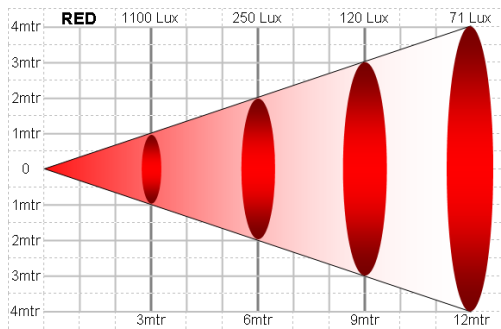

## Soft Quad LED Spot

Using 1 x 150watt Quad colour high quality LEDs that provides seamless colour mixing and the ability to create a wide range of bold and pastel colours. This fixture is ideal for Theatres, Schools, Houses of Worship, making it the choice with lighting designers. With a variety of control options this compact unit provides plenty of versatility to suit any environment.

### Light and power supply system

Voltage	240v 50 Hz	Average lifespan	50,000 Hours
Power	170W	Built in presets	Cross fade, sound to light, colour select
LED Power	150W (Max)	DMX Personality	MODES : 4ch. 5ch. 6ch. 10ch. 11ch.
Dimmer	0 - 100%	Beam Angle	35 degree
Strobe	0 - 20Hz	DMX	3 Pin in and out

### Appearance parameters

Structure	Aluminium and plastic	Size	230 x 160 x 365mm
IP Rate	IP20	Net weight	4.15Kg

### DMX Channel setting

	4 Ch	5 Ch	6 Ch	10Ch	11Ch	DMX Value	Function
Red	1	1	1	1	1	0 - 255	0 - 100%
Green	2	2	2	2	2	0 - 255	0 - 100%
Blue	3	3	3	3	3	0 - 255	0 - 100%
White	4	4	4	4	4	0 - 255	0 - 100%
Dimmer		5	5	5	5	0 - 255	0 - 100%
Strobe			6	6	6	0 - 255	Strobe 0 - 25Hz (slow - fast)
Mode				7	7	0 - 51 52 - 102 103 - 153 154 - 204 205 - 255	Standard dim Mode Colour macro mode Colour Jump mode Colour dream mode Auto run mode
Multiple Function				8	8	0 - 15 52 - 102 103 - 153 154 - 255	No Function Colour Macros Colour Jump Macros Colour Dream Macros
Internal Program Speed				9	9		Slow > Fast
Colour Temp					10	0 - 28 29 - 57 58 - 86 87 - 114 115 - 142 143 - 170 171 - 198 199 - 226	3200K 3500K 4200K 4500K 5200K 5500K 6200K 6500K
Dim Mode				10	11	0 - 20 21 - 40 41 - 60 61 - 80 81 - 100 101 - 255	Standard Stage TV Architecture Theatre Default to unit setting