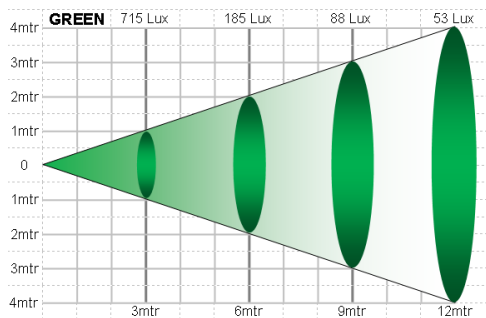

## Soft Quad LED Spot

Using 1 x 150watt Quad colour high quality LEDs that provides seamless colour mixing and the ability to create a wide range of bold and pastel colours. This fixture is ideal for Theatres, Schools, Houses of Worship, making it the choice with lighting designers. With a variety of control options this compact unit provides plenty of versatility to suit any environment.

### Light and power supply system

Voltage	240v 50 Hz	Average lifespan	50,000 Hours
Power	170W	Built in presets	Cross fade, sound to light, colour select
LED Power	150W (Max)	DMX Personality	MODES : 4ch. 5ch. 6ch. 10ch. 11ch.
Dimmer	0 - 100%	Beam Angle	35 degree
Strobe	0 - 20Hz	DMX	3 Pin in and out

### Appearance parameters

Structure	Aluminium and plastic	Size	230 x 160 x 365mm
IP Rate	IP20	Net weight	4.15Kg

### DMX Channel setting

	4 Ch	5 Ch	6 Ch	10Ch	11Ch	DMX Value	Function
Red	1	1	1	1	1	0 - 255	0 - 100%
Green	2	2	2	2	2	0 - 255	0 - 100%
Blue	3	3	3	3	3	0 - 255	0 - 100%
White	4	4	4	4	4	0 - 255	0 - 100%
Dimmer		5	5	5	5	0 - 255	0 - 100%
Strobe			6	6	6	0 - 255	Strobe 0 - 25Hz (slow - fast)
Mode				7	7	0 - 51 52 - 102 103 - 153 154 - 204 205 - 255	Standard dim Mode Colour macro mode Colour Jump mode Colour dream mode Auto run mode
Multiple Function				8	8	0 - 15 52 - 102 103 - 153 154 - 255	No Function Colour Macros Colour Jump Macros Colour Dream Macros
Internal Program Speed				9	9		Slow > Fast
Colour Temp					10	0 - 28 29 - 57 58 - 86 87 - 114 115 - 142 143 - 170 171 - 198 199 - 226	3200K 3500K 4200K 4500K 5200K 5500K 6200K 6500K
Dim Mode				10	11	0 - 20 21 - 40 41 - 60 61 - 80 81 - 100 101 - 255	Standard Stage TV Architecture Theatre Default to unit setting