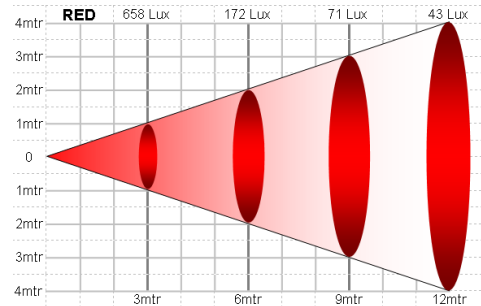

LED Arts

Studio Tri Colour LED Par

The LED Arts Tri-colour RGB LED Studio Par's impressive light output is generated from 18 x 3 watt Tri-colour LEDs that offer seamless colour mixing making this fixture a popular choice with lighting designers. With a variety of control options this compact unit provides plenty of versatility to suit any environment.

Light and power supply system

Voltage	240v 50 Hz	Average lifespan	50,000 Hours
Power	70W	Built in presets	Cross fade, sound to light, colour select
LED Power	54W (Max)	DMX Personality	3ch. 4ch. 5ch. 6ch. 7ch. 8ch. Modes
Dimmer	0 - 100%	Beam Angle	40 degree
Strobe	0 - 20Hz	DMX	3 Pin in and out

Appearance parameters

Structure	Die - cast aluminium	Size	170 x 223 x 240mm
IP Rate	IP20	Net weight	4.1Kg

DMX Channels

MODE 1	3 Ch	DMX Value	Function
Red	1	0 - 255	0 - 100%
Green	2	0 - 255	0 - 100%
Blue	3	0 - 255	0 - 100%