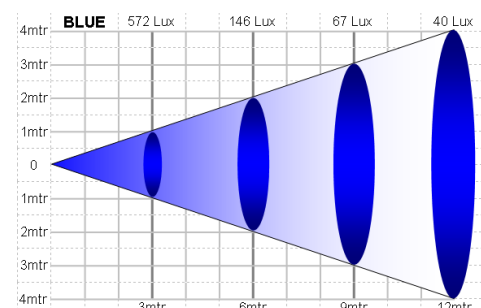

LED Arts

Studio Tri Colour LED Par

The LED Arts Tri-colour RGB LED Studio Par's impressive light output is generated from 18 x 3 watt Tri-colour LEDs that offer seamless colour mixing making this fixture a popular choice with lighting designers. With a variety of control options this compact unit provides plenty of versatility to suit any environment.

Light and power supply system

Voltage	240v 50 Hz	Average lifespan	50,000 Hours
Power	70W	Built in presets	Cross fade, sound to light, colour select
LED Power	54W (Max)	DMX Personality	3ch. 4ch. 5ch. 6ch. 7ch. 8ch. Modes
Dimmer	0 - 100%	Beam Angle	40 degree
Strobe	0 - 20Hz	DMX	3 Pin in and out

Appearance parameters

Structure	Die - cast aluminium	Size	170 x 223 x 240mm
IP Rate	IP20	Net weight	4.1Kg

DMX Channels

MODE 1	3 Ch	DMX Value	Function
Red	1	0 - 255	0 - 100%
Green	2	0 - 255	0 - 100%
Blue	3	0 - 255	0 - 100%