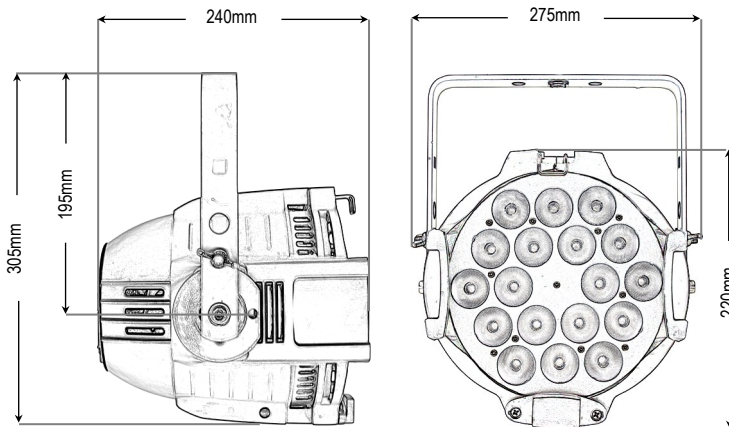

LED Arts

Studio Tri Colour LED Par

The LED Arts Tri-colour RGB LED Studio Par's impressive light output is generated from 18 x 3 watt Tri-colour LEDs that offer seamless colour mixing making this fixture a popular choice with lighting designers. With a variety of control options this compact unit provides plenty of versatility to suit any environment.

Light and power supply system

Voltage	240v 50 Hz	Average lifespan	50,000 Hours
Power	70W	Built in presets	Cross fade, sound to light, colour select
LED Power	54W (Max)	DMX Personality	3ch. 4ch. 5ch. 6ch. 7ch. 8ch. Modes
Dimmer	0 - 100%	Beam Angle	40 degree
Strobe	0 - 20Hz	DMX	3 Pin in and out

Appearance parameters

Structure	Die - cast aluminium	Size	170 x 223 x 240mm
IP Rate	IP20	Net weight	4.1Kg

DMX Channels

MODE 1	3 Ch	DMX Value	Function
Red	1	0 - 255	0 - 100%
Green	2	0 - 255	0 - 100%
Blue	3	0 - 255	0 - 100%