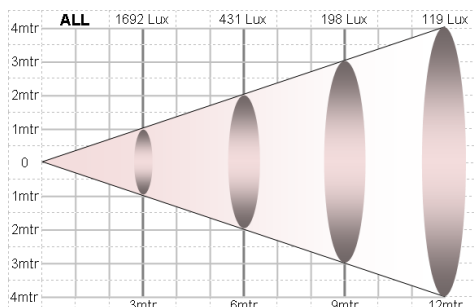

LED Arts

Studio Tri Colour LED Par

The LED Arts Tri-colour RGB LED Studio Par's impressive light output is generated from 18 x 3 watt Tri-colour LEDs that offer seamless colour mixing making this fixture a popular choice with lighting designers. With a variety of control options this compact unit provides plenty of versatility to suit any environment.

Light and power supply system

Voltage	240v 50 Hz	Average lifespan	50,000 Hours
Power	70W	Built in presets	Cross fade, sound to light, colour select
LED Power	54W (Max)	DMX Personality	3ch. 4ch. 5ch. 6ch. 7ch. 8ch. Modes
Dimmer	0 - 100%	Beam Angle	40 degree
Strobe	0 - 20Hz	DMX	3 Pin in and out

Appearance parameters

Structure	Die - cast aluminium	Size	170 x 223 x 240mm
IP Rate	IP20	Net weight	4.1Kg

DMX Channels

MODE 1	3 Ch	DMX Value	Function
Red	1	0 - 255	0 - 100%
Green	2	0 - 255	0 - 100%
Blue	3	0 - 255	0 - 100%