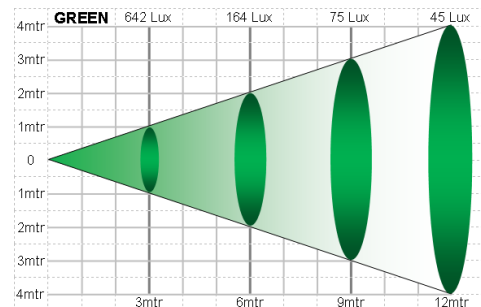

LED Arts

Studio Tri Colour LED Par

The LED Arts Tri-colour RGB LED Studio Par's impressive light output is generated from 18 x 3 watt Tri-colour LEDs that offer seamless colour mixing making this fixture a popular choice with lighting designers. With a variety of control options this compact unit provides plenty of versatility to suit any environment.

Light and power supply system

Voltage	240v 50 Hz	Average lifespan	50,000 Hours
Power	70W	Built in presets	Cross fade, sound to light, colour select
LED Power	54W (Max)	DMX Personality	3ch. 4ch. 5ch. 6ch. 7ch. 8ch. Modes
Dimmer	0 - 100%	Beam Angle	40 degree
Strobe	0 - 20Hz	DMX	3 Pin in and out

Appearance parameters

Structure	Die - cast aluminium	Size	170 x 223 x 240mm
IP Rate	IP20	Net weight	4.1Kg

DMX Channels

MODE 1	3 Ch	DMX Value	Function
Red	1	0 - 255	0 - 100%
Green	2	0 - 255	0 - 100%
Blue	3	0 - 255	0 - 100%