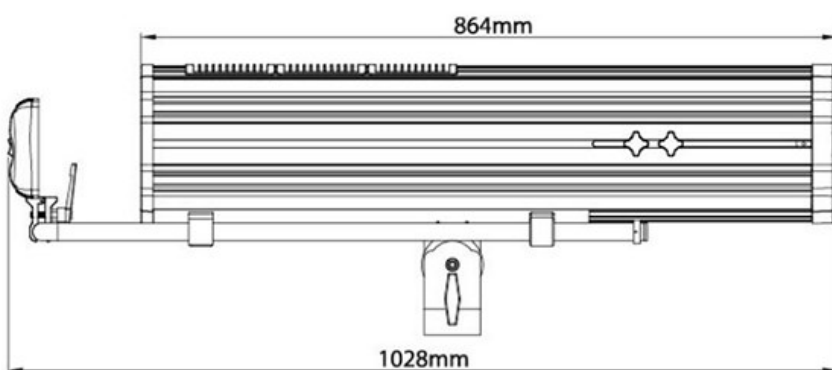

LED Arts

600w LED Follow Spot

LED Arts 600 watt LED Follow Spot is a new generation of follow spots bring together all the advances of the last 20 years. Very high output similar to current 1200w Arc lamps but with the long life, consistent output and cool running of a LED, Combined with the convenience of digital control.

Light and power supply system			
Voltage	AC110V~240V/50-60Hz	Average lifespan	50,000 hours +
Power	680W	Control	DMX 512 3 Pin
Lamp	600W white LED	Colour temp.	7000 – 7500K LED
Colour/Pattern/Effect			
Colour	7 colour + white	Iris	Linear adjustment - DMX
CTO	3200K + 4500K + 5600K	Strobe	0 – 20 Flashes per second—DMX
Dimmer	linear adjustment - DMX	Beam angle	7 - 13 degrees - Manual
Focus	linear adjustment - Manual	Channels	5ch. DMX and onboard control
Construction			
IP Rating	IP20	Weight	17.4 Kg
Size	1190 x 370 x 395mm	Structure	Aluminium

		DMX CONTROL CHANNEL	
1	Dimmer intensity 调光	000-007	008-255
2	Strobe 频闪	000	255
3	Iris 光圈	000	255
4	Colour wheel 色盘	000	255
5	Color temperature wheel 色温盘	000	255

Suitable for 20m. to 50m. throw