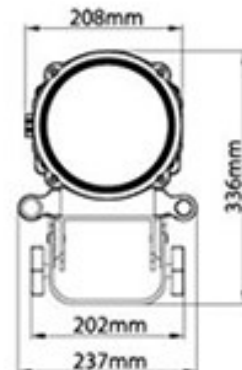

LED Arts

600w LED Follow Spot

LED Arts 600 watt LED Follow Spot is a new generation of follow spots bring together all the advances of the last 20 years. Very high output similar to current 1200w Arc lamps but with the long life, consistent output and cool running of a LED, Combined with the convenience of digital control.

Light and power supply system			
Voltage	AC110V~240V/50-60Hz	Average lifespan	50,000 hours +
Power	680W	Control	DMX 512 3 Pin
Lamp	600W white LED	Colour temp.	7000 – 7500K LED
Colour/Pattern/Effect			
Colour	7 colour + white	Iris	Linear adjustment - DMX
CTO	3200K + 4500K + 5600K	Strobe	0 – 20 Flashes per second—DMX
Dimmer	linear adjustment - DMX	Beam angle	7 - 13 degrees - Manual
Focus	linear adjustment - Manual	Channels	5ch. DMX and onboard control
Construction			
IP Rating	IP20	Weight	17.4 Kg
Size	1190 x 370 x 395mm	Structure	Aluminium

		DMX CONTROL CHANNEL	
1	Dimmer intensity 调光	000-007	008-255
2	Strobe 频闪	000	255
3	Iris 光圈	000	255
4	Colour wheel 色盘	000	255
5	Color temperature wheel 色温盘	000	255

Suitable for 20m. to 50m. throw