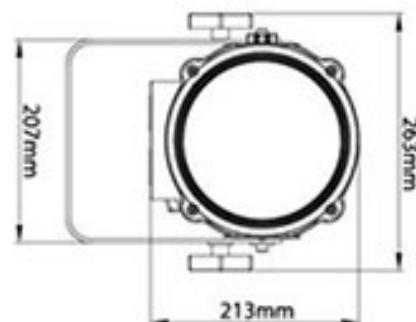

LED Arts

350w LED Follow Spot

LED Arts 350 watt LED Follow Spot is a new generation compact follow spot bring together all the advances of the last 20 years. Very high output similar to current 750w Arc lamps but with the long life, consistent output and cool running of a LED, Combined with the convenience of digital control.

Light and power supply system			
Voltage	AC110V~240V/50-60Hz	Average lifespan	50,000 hours +
Power	450W	Control	DMX 512 3 Pin
Lamp	350W white LED	Colour temp.	8000 – 8500K LED
Colour/Pattern/Effect			
Colour	5 colour + white	Iris	Linear adjustment - DMX
CTO	3200K + 4500K + 5600K	Strobe	0 – 20 Flashes per second—DMX
Dimmer	linear adjustment - DMX	Beam angle	7 - 13 degrees - Manual
Focus	linear adjustment - Manual	Channels	5ch. DMX and onboard control
Construction			
IP Rating	IP20	Weight	11.4 Kg
Size	860 x 315 x 295mm	Structure	Aluminium

DMX CONTROL CHANNEL	
1	Colour wheel 色盘 000 255
2	Color temperature wheel 色温盘 000 255
3	Iris 光圈 000 ← → 255
4	Dimmer intensity 调光 000-007 Dimmer intensity(0-100%) 008-255
5	Strobe 频闪 000 001 255

Suitable for 15m. to 30m. throw