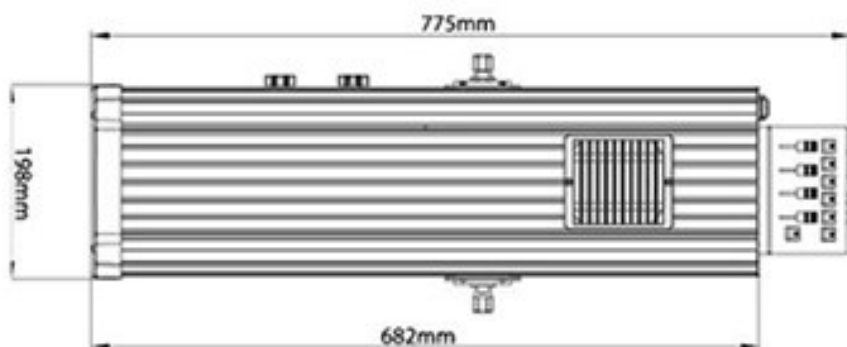

LED Arts

350w LED Follow Spot

LED Arts 350 watt LED Follow Spot is a new generation compact follow spot bring together all the advances of the last 20 years. Very high output similar to current 750w Arc lamps but with the long life, consistent output and cool running of a LED, Combined with the convenience of digital control.

Light and power supply system			
Voltage	AC110V~240V/50-60Hz	Average lifespan	50,000 hours +
Power	450W	Control	DMX 512 3 Pin
Lamp	350W white LED	Colour temp.	8000 – 8500K LED
Colour/Pattern/Effect			
Colour	5 colour + white	Iris	Linear adjustment - DMX
CTO	3200K + 4500K + 5600K	Strobe	0 – 20 Flashes per second—DMX
Dimmer	linear adjustment - DMX	Beam angle	7 - 13 degrees - Manual
Focus	linear adjustment - Manual	Channels	5ch. DMX and onboard control
Construction			
IP Rating	IP20	Weight	11.4 Kg
Size	860 x 315 x 295mm	Structure	Aluminium

DMX CONTROL CHANNEL	
1	Colour wheel 色盘 000 255
2	Color temperature wheel 色温盘 000 255
3	Iris 光圈 000 ← → 255
4	Dimmer intensity 调光 000-007 Dimmer intensity(0-100%) 008-255
5	Strobe 频闪 000 001 255

Suitable for 15m. to 30m. throw