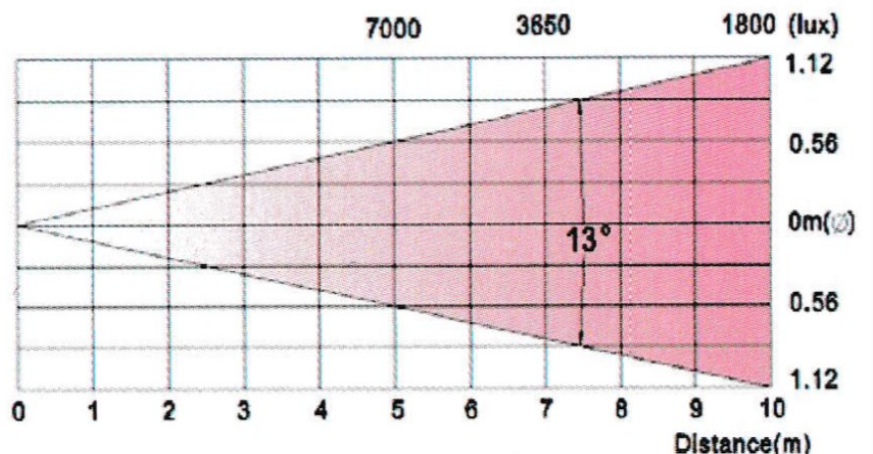

Suitable for 15m. to 40m. throw