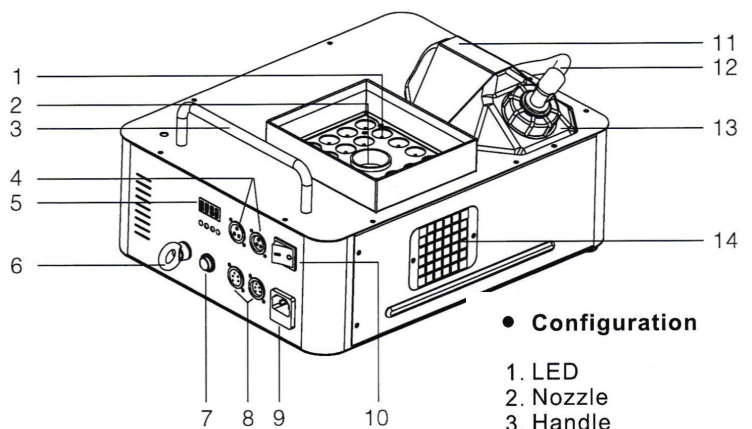

## DSK1500

As a classical vertical fog machine, DSK-1500V has been a best seller for tens of thousands of sets in the past, which blasts a vertical stream of safe, water-based fog while simultaneously illuminating it with 21 high-power (3w) LEDs. A combination of red, green, and blue LEDs allows you to easily mix the perfect colour to 6-8 meters high.

Light and power supply system			
Voltage	240V 50Hz	Heat up time	4 min.
Power	1500W	Max. smoke output	32,000 cu.ft/min
Lamp	21 x 3w Red/Green/Blue	Fluid Consumption rate	6.3 min/L
Dimmer	0 - 100%	Smoke height	6 - 8 metres
Average LED life span	20,000 Hours	Fluid tank capacity	2.5 L
Dimmer	0 - 100%	Fluid type	Water base
Strobe rate	0 - 25 flashes per second	Personality	8 channel DMX
Appearance parameters			
Structure	Aluminium case	Size	310 x 440 x 190mm
IP Rate	IP20	Net weight	10.5 Kg

### • Configuration

1. LED
2. Nozzle
3. Handle
4. 3-pin DMX Socket
5. Digital Display
6. Hanging Ring
7. Fog Button
8. 5-pin DMX Socket
9. Power Socket
10. Power Switch
11. Fixed Plate
12. Fluid Tube
13. Fluid Container
14. Wind Inlet