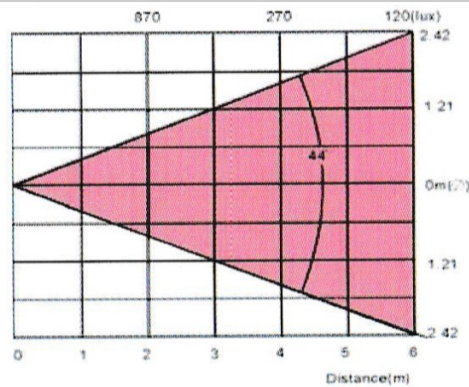

Light and power supply system

Voltage	240V 50Hz	Average life span	250 Hours
Power	300 w	Beam angle	40 degree
Lamp	ELC 24V 250w		

Appearance parameters

Structure	Steel and plastic	Size	220 x 400 x 170mm
IP Rate	IP20	Net weight	8.55 Kg

The Projector is best to be placed 5 meters from wall, and from this distance the light effect will cover an area of 4 m x 4 m.