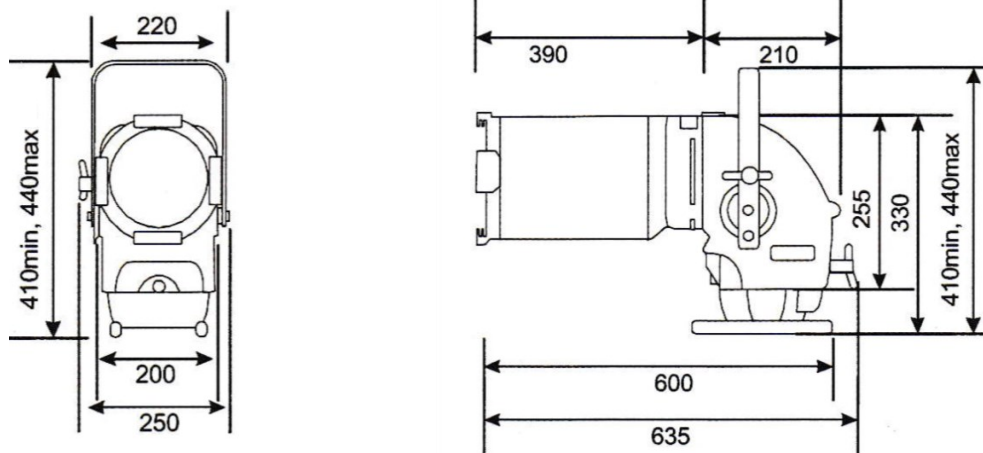

PHILIPS Selecon

12-28 Zoom Pacific Profile

Base down 1000w axial profile delivering a “cool” beam of light in a beam range between 12 to 28 degrees. The beam is a crisp “white” light with little or no distortion, ideal for pattern projection and precise beam shaping. An energy efficient luminaire with active heat management system delivers longer life for filters, shatters and gobos.

Light and power supply system			
Voltage	240V/50Hz	Average lifespan	250 hours
Power	1000W (Max)	Colour Temp.	3200K
Lamp	GAD 1000W BP / 240v	Gobo size	M
Appearance parameters			
Structure	Aluminium / Plastic	Size	250 x 370 x 640mm
IP Rate	IP20	Net weight	10.25 Kg