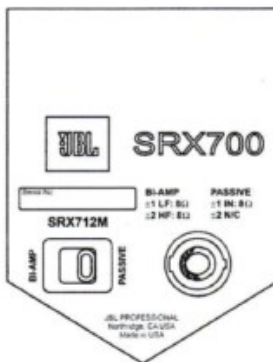

Block Diagram