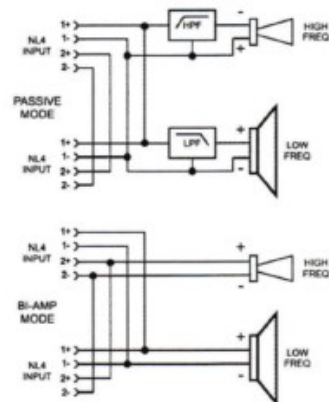

Block Diagram