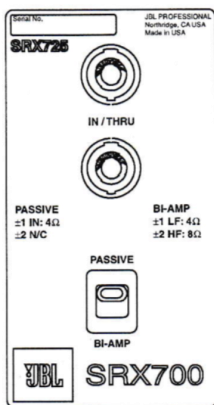

by **HARMAN**  
**SRX 725**

The SRX725 is an excellent choice when the application calls for high performance and simplicity. A pair of SRX725s and a single, high-power amplifier is a complete sound system capable of reinforcing bass and kick drum or playing high-level music in clubs and other venues.

Power and acoustic specifications			
Output	1200w (4800w peak) 4 ohms	Frequency response	53Hz - 20 Khz
Coverage	75 x 50 degree	Max SPL	136dB
In/Out connec-	Neutik Speakon	Speakers	4"horn + 2 x 15"woofer
Physical specifications			
Case	Birch plywood case	Size	533 x 506 x 1219mm
Weight	45 Kg		

**Block Diagram**

**Frequency Response**

**Dimensions**