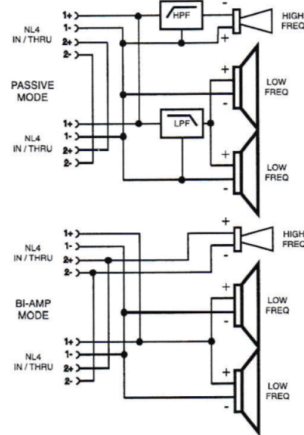

by **HARMAN**  
**SRX 725**

The SRX725 is an excellent choice when the application calls for high performance and simplicity. A pair of SRX725s and a single, high-power amplifier is a complete sound system capable of reinforcing bass and kick drum or playing high-level music in clubs and other venues.

Power and acoustic specifications			
Output	1200w (4800w peak) 4 ohms	Frequency response	53Hz - 20 Khz
Coverage	75 x 50 degree	Max SPL	136dB
In/Out connec-	Neutik Speakon	Speakers	4"horn + 2 x 15"woofer
Physical specifications			
Case	Birch plywood case	Size	533 x 506 x 1219mm
Weight	45 Kg		

**Block Diagram**

**Frequency Response**

**Dimensions**