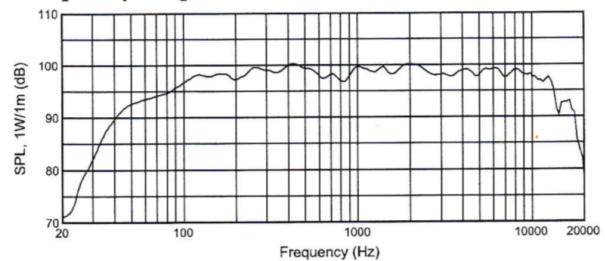

Power and acoustic specifications			
Output	1200w (4800w peak) 4 ohms	Frequency response	53Hz - 20 Khz
Coverage	75 x 50 degree	Max SPL	136dB
In/Out connec-	Neutik Speakon	Speakers	4"horn + 2 x 15"woofer
Physical specifications			
Case	Birch plywood case	Size	533 x 506 x 1219mm
Weight	45 Kg		

**Block Diagram**

**Frequency Response**

**Dimensions**