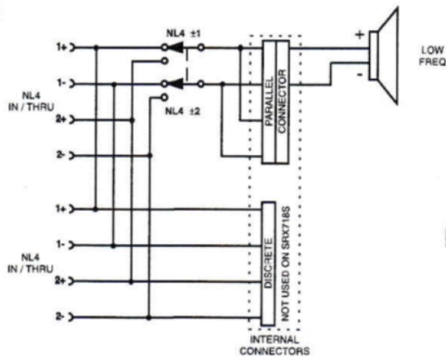

by **HARMAN**
VRX 918S

The **VRX918S** is **passive 18" Subwoofer** from **JBL** is a compact subwoofer that delivers powerful bass performance, ideal for low-frequency support alongside full-range speakers, or as part of a subwoofer array. It can also be flown with the VLX 928LA as part of a line array system

Power and acoustic specifications			
Output	800w (3200w peak) 8 ohms	Frequency response	31Hz - 220Hz
Speakers	18"woofer 2268H	Max SPL	130dB
In/Out connec-	Neutik Speakon		
Physical specifications			
Case	Birch plywood case	Size	598 x 750 x 508mm
Weight	37 Kg		

Frequency Response

Hanging bracket