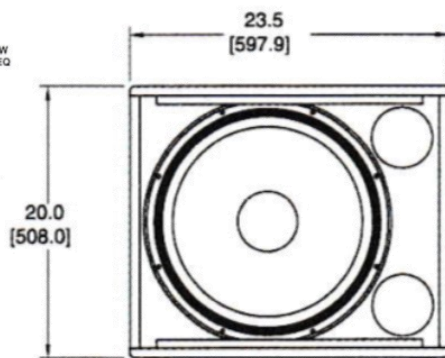

by **HARMAN**
VRX 918S

The **VRX918S** is **passive 18" Subwoofer** from **JBL** is a compact subwoofer that delivers powerful bass performance, ideal for low-frequency support alongside full-range speakers, or as part of a subwoofer array. It can also be flown with the VLX 928LA as part of a line array system

Power and acoustic specifications			
Output	800w (3200w peak) 8 ohms	Frequency response	31Hz - 220Hz
Speakers	18"woofer 2268H	Max SPL	130dB
In/Out connec-	Neutik Speakon		
Physical specifications			
Case	Birch plywood case	Size	598 x 750 x 508mm
Weight	37 Kg		