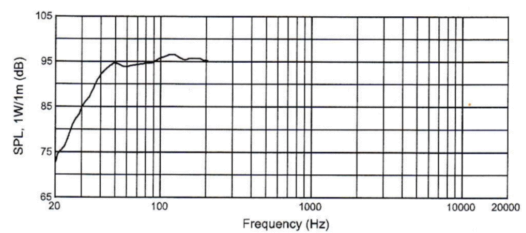

Frequency Response