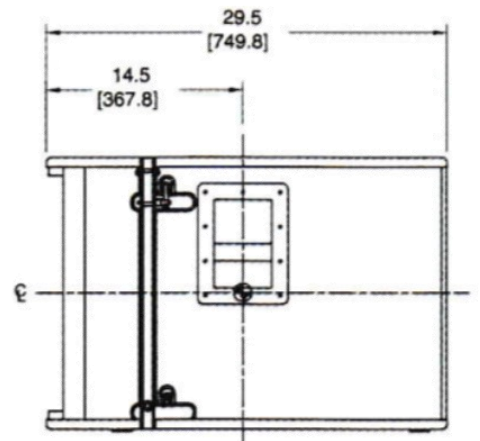

by **HARMAN**
VRX 918S

The **VRX918S** is **passive 18" Subwoofer** from **JBL** is a compact subwoofer that delivers powerful bass performance, ideal for low-frequency support alongside full-range speakers, or as part of a subwoofer array. It can also be flown with the VLX 928LA as part of a line array system

Power and acoustic specifications			
Output	800w (3200w peak) 8 ohms	Frequency response	31Hz - 220Hz
Speakers	18"woofer 2268H	Max SPL	130dB
In/Out connec-	Neutik Speakon		
Physical specifications			
Case	Birch plywood case	Size	598 x 750 x 508mm
Weight	37 Kg		