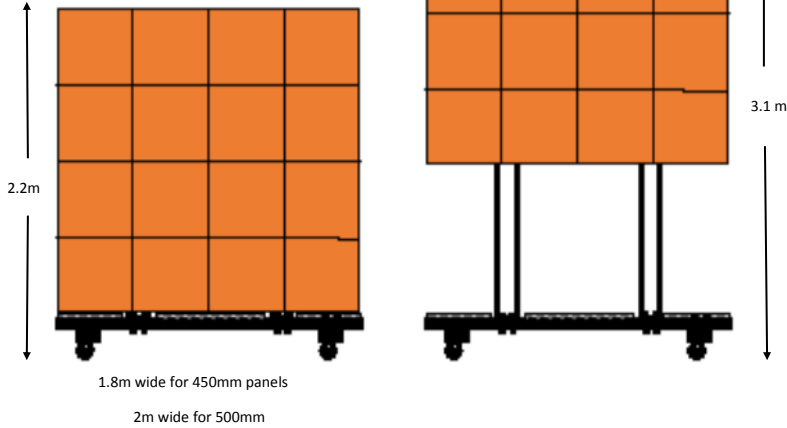

Lighting Lab

LED Screen Dolly System

Lighting Labs custom built LED screen dolly system is ideal for used for moving screens around to make up different shaped screens during a show. Or as a self standing screen using 12 panels (2m x 1.5m using 500x 500mm panels). The possibilities are endless.

Let your imagination go wild!

Also stacking a number of dollies takes up minimal space due to the fact they can be interlocked. Very handy when storing and transporting

16 - 450 x 450 panels
Total 1.8m x 1.6m

16 - 500 x 500 panels
Total 2m x 2 m

4 dollies = 7.2m wide for 450mm panels and 8m wide for 500mm panels