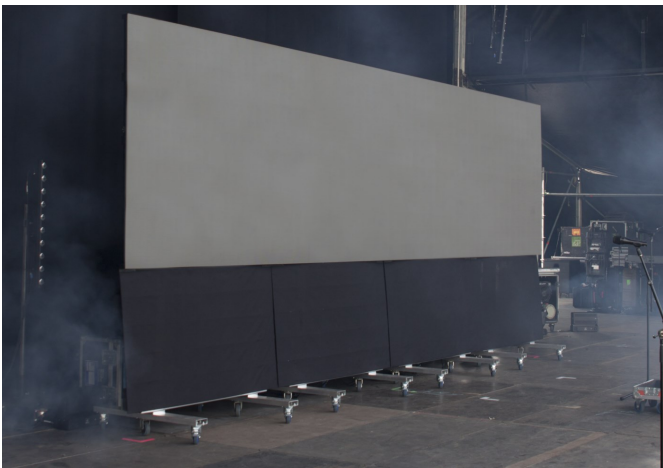

Lighting Lab

LED Screen Dolly System

Lighting Labs custom built LED screen dolly system is ideal for used for moving screens around to make up different shaped screens during a show. Or as a self standing screen using 12 panels (2m x 1.5m using 500x 500mm panels). The possibilities are endless.

Let your imagination go wild!

Also stacking a number of dollies takes up minimal space due to the fact they can be interlocked. Very handy when storing and transporting

16 - 450 x 450 panels
Total 1.8m x 1.6m

16 - 500 x 500 panels
Total 2m x 2 m

4 dollies = 7.2m wide for 450mm panels and 8m wide for 500mm panels