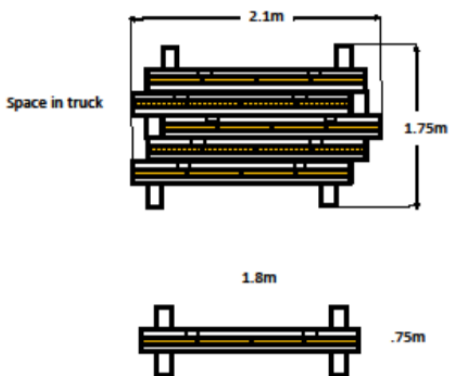

Lighting Lab

LED Screen Dolly System

Lighting Labs custom built LED screen dolly system is ideal for used for moving screens around to make up different shaped screens during a show. Or as a self standing screen using 12 panels (2m x 1.5m using 500x 500mm panels). The possibilities are endless.

Let your imagination go wild!

Also stacking a number of dollies takes up minimal space due to the fact they can be interlocked. Very handy when storing and transporting

16 - 450 x 450 panels
Total 1.8m x 1.6m

16 - 500 x 500 panels
Total 2m x 2 m

4 dollies = 7.2m wide for 450mm panels and 8m wide for 500mm panels