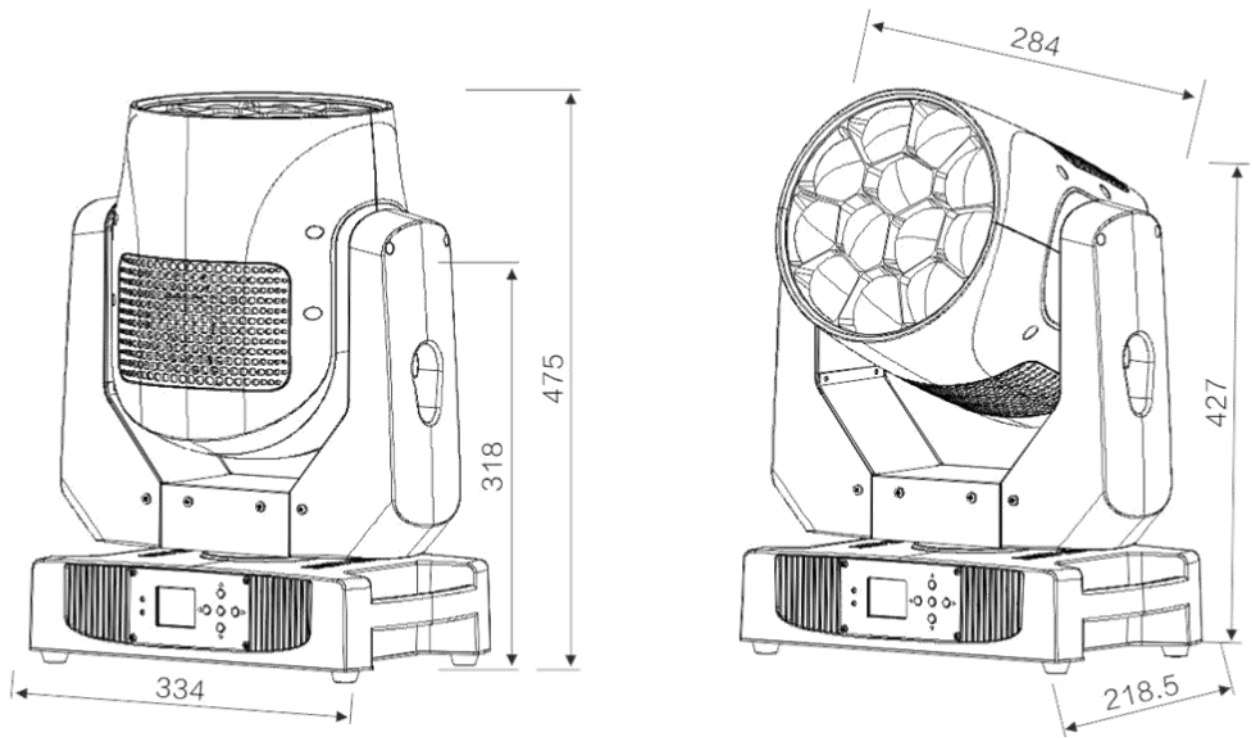

Distance, spot diameter and illumination diagram

55° Lux(fc) R	332(30)	97(9)	72(6.7)	33(2)
G	1037(96.4)	390(36.2)	215(20)	102(4)
B	191(17.8)	75(7)	42(3.9)	20(0.1)
W	1236(114.9)	466(43.3)	256(23.8)	97(5)
RBGW	2160(200.7)	703(65.3)	398(37)	162(9)
7° Lux(fc) R	4090(380.1)	1454(135.2)	752(69.9)	349(32.4)
G	12792(1189)	4624(429.7)	2408(223.8)	1136(105.6)
B	2260(210)	822(76.4)	427(39.7)	208(19.3)
W	14709(1367)	5464(507.8)	2757(256.0)	1188(65)
RBGW	26310(2445)	9154(850.7)	4001(371.8)	2134(110.4)