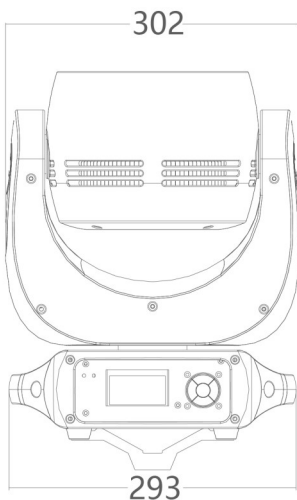

Appearance parameters

Size	293 x 249 x 375mm	Ambient Temp.	0 - 45 degrees
Weight	9.3 Kg	Certification	CE , MET