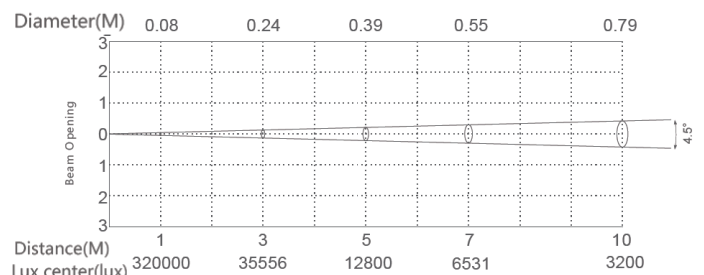

Appearance parameters

Size	293 x 249 x 375mm	Ambient Temp.	0 - 45 degrees
Weight	9.3 Kg	Certification	CE , MET