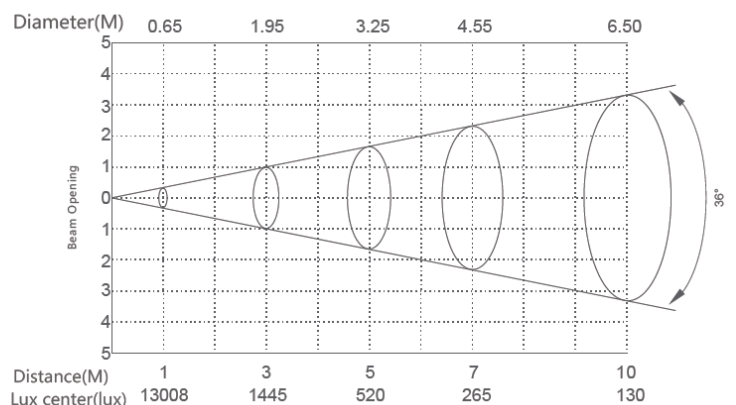

Appearance parameters

Size	293 x 249 x 375mm	Ambient Temp.	0 - 45 degrees
Weight	9.3 Kg	Certification	CE , MET